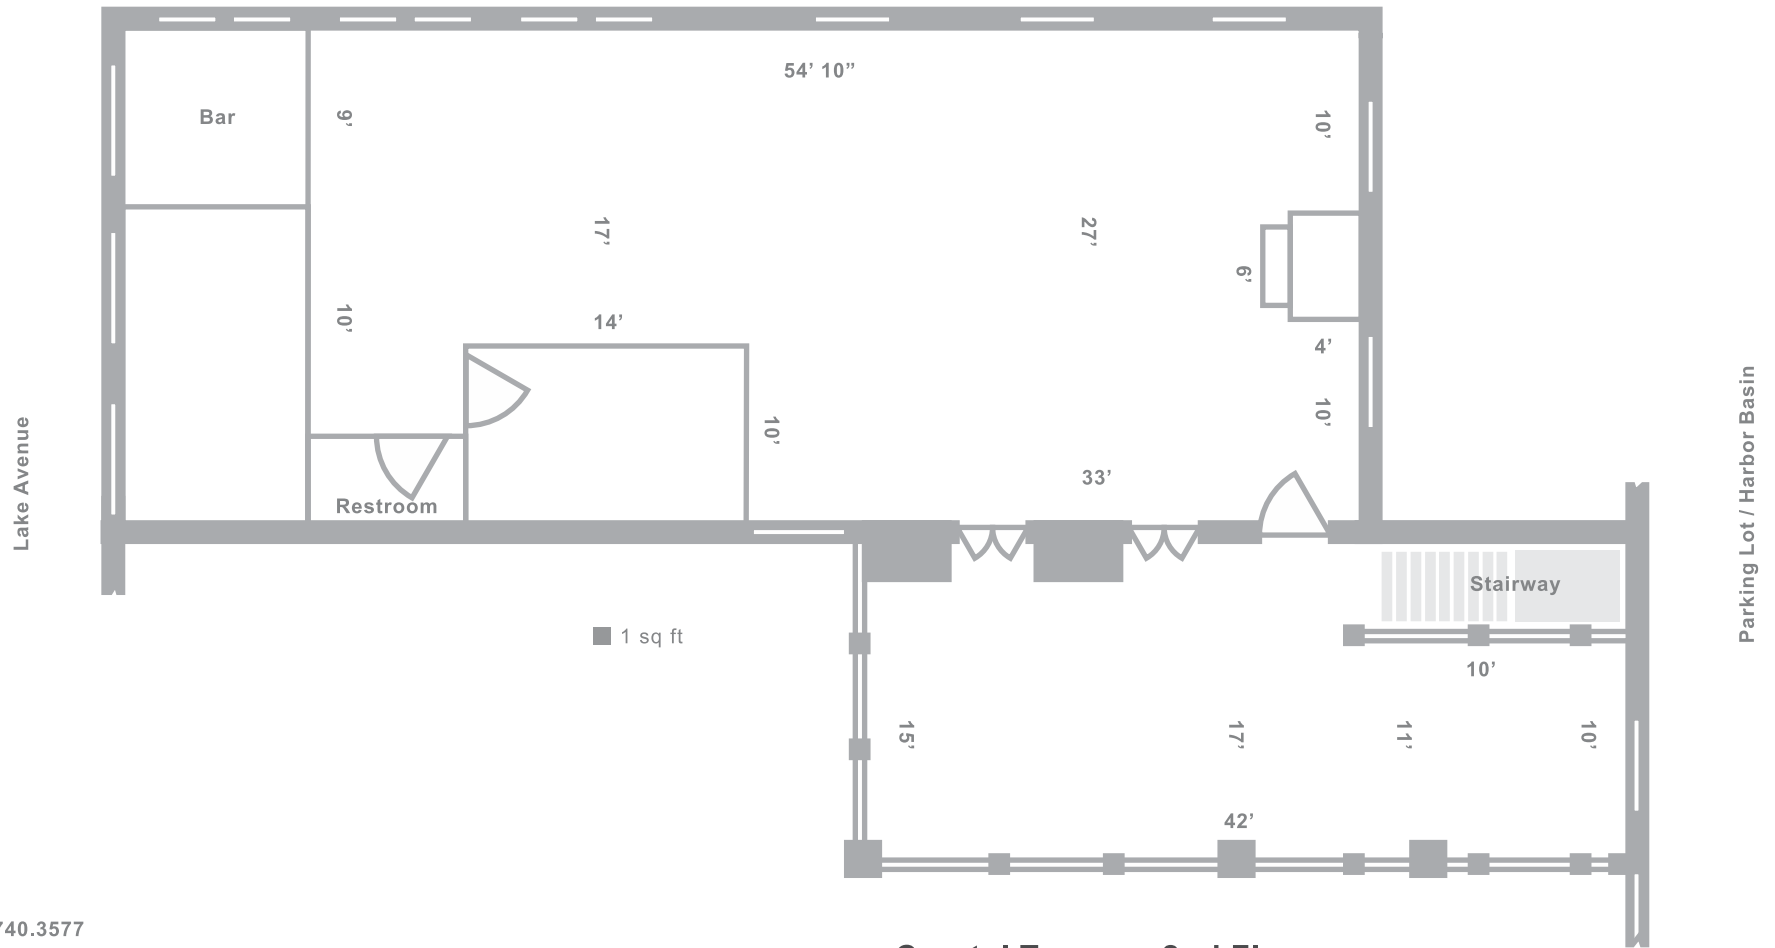

THE GARDEN

WEDDING | EVENT CENTER

Lift Bridge Lounge, 2nd Floor
1,120 sq ft

218.740.3577
218.722.4724
thegardenduluth.com
bellisios.com/catering
425 Lake Avenue South
Duluth, MN 55802

Crystal Terrace, 2nd Floor
520 sq ft